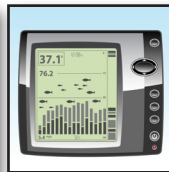

RA-2 & RA-11 Included
*Other accessories available

Application Examples:

Battery Charging

Remote Power -
Camping - Lighting, etc.

Remote Power -
Cell Phone

Remote Power -
Tablet PC

Remote Power -
Fish Finder