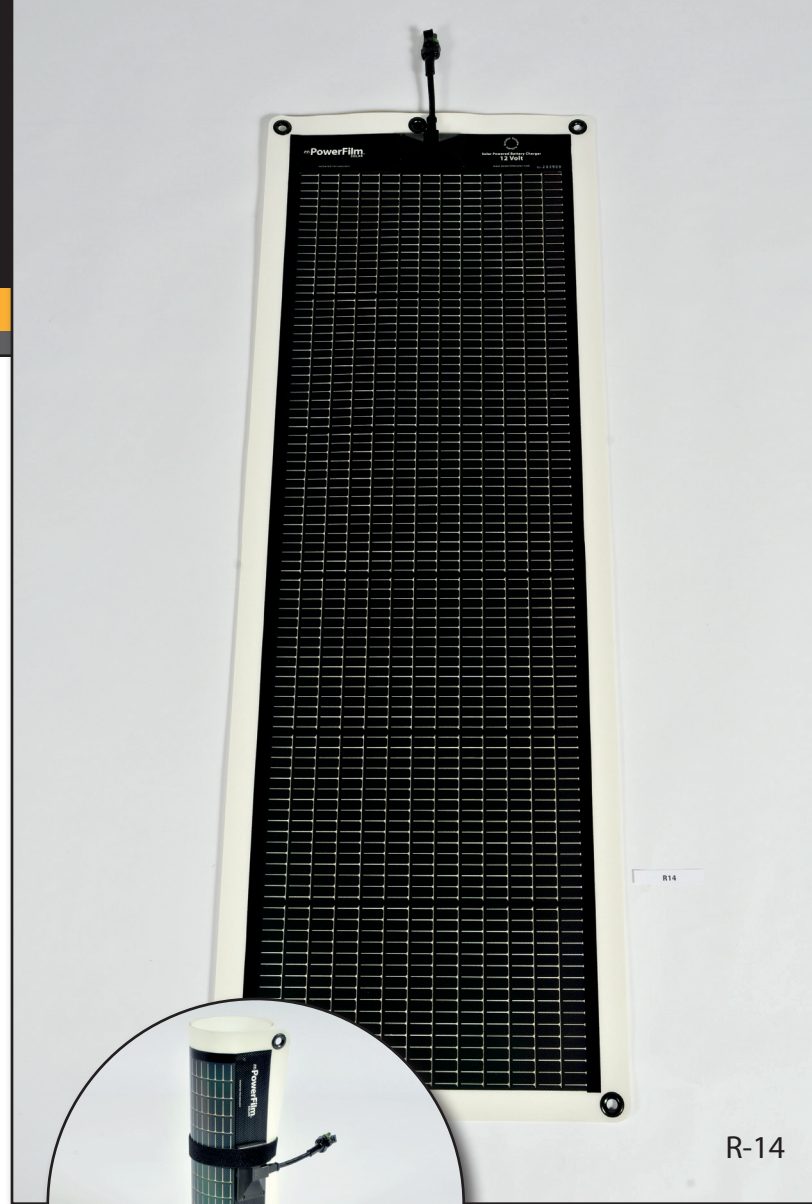

Keep the Power On with PowerFilm

PowerFilm 14 Watt Rollable Solar Charger

Ultra Compact • Ultra Lightweight • Easy to Use

The PowerFilm 14 Watt Solar Charger is a rollable, lightweight, durable and extremely portable solar panel. The solar panels are fully waterproof and constructed with marine grade connectors to provide a portable solar solution for marine environments. Unmatched durability allows for use in even the harshest environments and PowerFilm's proprietary processes produces a panel that works even after being punctured, although the puncturing will affect the ability of the solar panel to repel water. Unlike "CIGS" solar technology, PowerFilm A-Si solar modules do not need to be "sun soaked" after storage, they provide critical power immediately when placed in the sun.

- **Rolls up compactly**
- **Lightweight**
- **Waterproof**
- **Economical and easy to use**
- **Works in low light conditions**
- **No "sun soaking" required**
- **Power to charge the widest range of electronic devices**